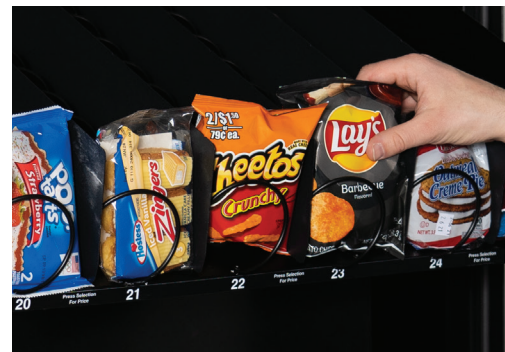

Express Combo

Snack and Drink Vending Machine

Satisfy your customers and employees with their favorite snacks and beverages with the Express Combo Snack and Drink Vending Machine.

**20 Snacks &
9 Drink Selections**

From the WORLD'S LARGEST manufacturer of individually owned vending equipment.

Factory Direct Since 1931

Express Combo

Snack and Drink Vending Machine

Features

- **Up to 100% Financing Available (W.A.C.)**
- **2-Year Limited Parts Warranty**
- **Lifetime Toll-Free Technical Support**
- **Eco-Friendly Compact Design**
Uses only a few Kwh/day and takes advantage of high efficiency LED lighting.
- **Premium Electronic Coin and Bill Acceptors**
Accept \$1, \$5 bills. No more searching for change or petty cash runs.
- **Accounting Mode to Monitor Cash & Vending Sales Data**
- **Credit/Debit Card Optional**
- **Convenient Point of Sale Window for Promotions and Information**
- **Pays for Itself with Just a Few Sales Per Day**
- **Americans with Disabilities Act Compliant**
- **Made in the USA**
- **Beverage Selection**
Get 4 canned and 5 bottled beverage selections.
The patented High Capacity Can Tray delivers up to 80 cans and is simplicity itself to load.
- **Easy loading bottle/can trays accommodate a wide variety of 16.9oz, 20oz, and 24oz plastic bottles.**
- **But the versatility doesn't stop there. Need extra can selections?**
The bottle trays easily vend cans with no modifications.
Customers crave the big energy drinks? No problem.
The Express Combo vends even the largest 23.5oz cans

Easy Loading Tilt-out Snack Trays

Keep your customers happy by with all their favorite chips, crackers, cookies, candy & confections.

Two Versatile Bottle & Can Trays

Vend both bottles and cans up to 24oz.

Patented High Capacity Can Tray

Holds 5 selections, delivers up to 80 cans, and is simple to load!

Drink Pre-Cool Storage

Customer can get a cold beverage immediately after re-stock occurs.

Premium Currency Acceptors